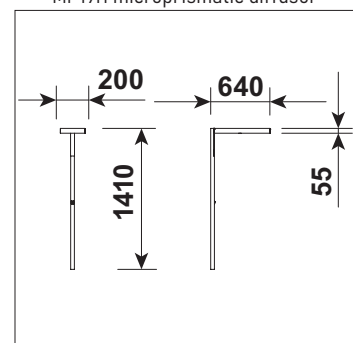

OP opal diffuser

MP19H microprismatic diffuser

MCS wireless daylight&occ sensor

XCS wireless switch

Basic dimensions